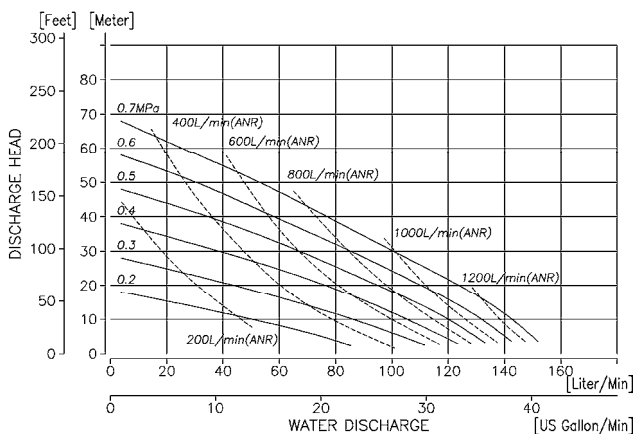

Specifications:

Model		G25AN	G25AH	G25AS	G25AT
Nominal Diameter		1" (25mm)			
Materials	Casing Material	Aluminum			
	Diaphragm Materials	NBR	TPEE	TPO	PTFE
Fluid Connection	Suction Port	Rc 1 [NPT 1]			
	Discharge Port				
Air Connection	Supply Port	Rc 3/8 [NPT 3/8]			
	Exhaust Port	Rc 3/4 [NPT 3/4]			
Operating Air Pressure		0.2 - 0.7 MPa			
Maximum Discharge Pressure		0.7 MPa			
Discharge Volume/ cycle *1		600ml			450ml
Maximum Discharge Volume		150L/min			130L/min
Maximum Air Consumption		1400L/min (ANR)			
Slurry Limitation		3mm max.			
Limitation of Viscosity	Suction Lift	3 Pa·s max			
	Force In	8 Pa·s max			
Amb. Temp Range	Environmental Temperature	0-70°C			
	Liquid Temperature	NBR: 0-70°C TPEE: 0-80°C TPO/PTFE: 0-100°C			
Maximum Operation Noise	A-weighted Sound Pressure Level *2	81.0 dB			
	A-weighted Sound Power Level *3	94.5 dB			
Weight		9.2kg			

*1: Discharge Volume/ cycle is highly dependent on application. Please contact your local distributor or Yamada for more information.

*2: Measurement method of A-weighted sound pressure level is based on ISO 1996.

*3: Measurement method of A-weighted sound power level is based on ISO 3744.

Performance Curve:

G25A□