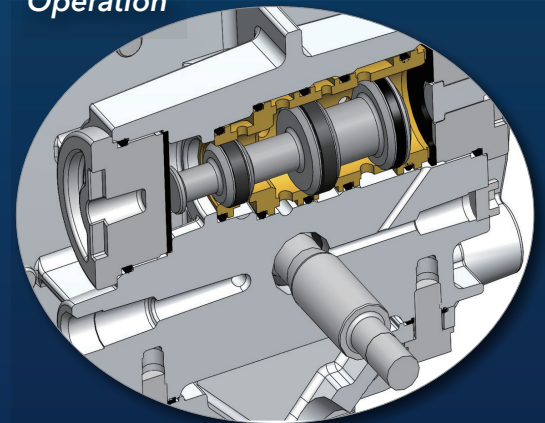

*Stall-Free
Operation*

Features and Benefits:

- Truly non-lubricated (no greasy pre-pack)/ maintenance free air distribution system.
- New Switching System: Newly designed anti-stall S-Spool
- Ice Free operation
- Fewer wearing parts
- Ease of repair – Quick teardown/ Rebuild
- 20% air consumption over competitor's pumps

Applications:

Specifications:

Model		G25AN	G25AH	G25AS	G25AT
Nominal Diameter		1" (25mm)			
Materials	Casing Material	Aluminum			
	Diaphragm Materials	NBR	TPEE	TPO	PTFE
Fluid Connection	Suction Port	Rc 1 [NPT 1]			
	Discharge Port				
Air Connection	Supply Port	Rc 3/8 [NPT 3/8]			
	Exhaust Port	Rc 3/4 [NPT 3/4]			
Operating Air Pressure		0.2 - 0.7 MPa			
Maximum Discharge Pressure		0.7 MPa			
Discharge Volume/ cycle *1		600ml			450ml
Maximum Discharge Volume		150L/min			130L/min
Maximum Air Consumption		1400L/min (ANR)			
Slurry Limitation		3mm max.			
Limitation of Viscosity	Suction Lift	3 Pa·s max			
	Force In	8 Pa·s max			
Amb. Temp Range	Environmental Temperature	0-70°C			
	Liquid Temperature	NBR: 0-70°C TPEE: 0-80°C TPO/PTFE: 0-100°C			
Maximum Operation Noise	A-weighted Sound Pressure Level *2	81.0 dB			
	A-weighted Sound Power Level *3	94.5 dB			
Weight		9.2kg			