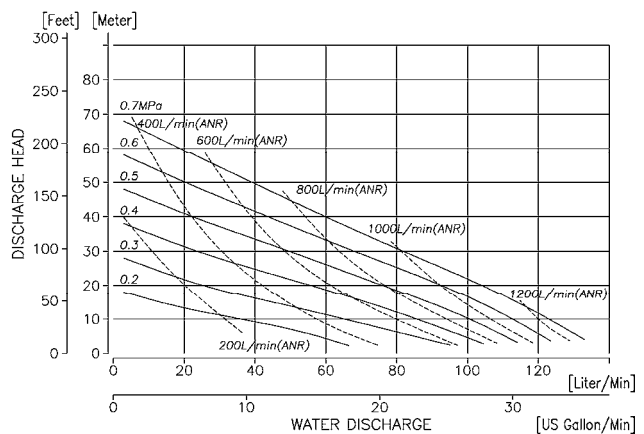

Applications:

Specifications:

Model		G25AN	G25AH	G25AS	G25AT
Nominal Diameter		1" (25mm)			
Materials	Casing Material	Aluminum			
	Diaphragm Materials	NBR	TPEE	TPO	PTFE
Fluid Connection	Suction Port	Rc 1 [NPT 1]			
	Discharge Port				
Air Connection	Supply Port	Rc 3/8 [NPT 3/8]			
	Exhaust Port	Rc 3/4 [NPT 3/4]			
Operating Air Pressure		0.2 - 0.7 MPa			
Maximum Discharge Pressure		0.7 MPa			
Discharge Volume/ cycle *1		600ml			450ml
Maximum Discharge Volume		150L/min			130L/min
Maximum Air Consumption		1400L/min (ANR)			
Slurry Limitation		3mm max.			
Limitation of Viscosity	Suction Lift	3 Pa·s max			
	Force In	8 Pa·s max			
Amb. Temp Range	Environmental Temperature	0-70°C			
	Liquid Temperature	NBR: 0-70°C TPEE: 0-80°C TPO/PTFE: 0-100°C			
Maximum Operation Noise	A-weighted Sound Pressure Level *2	81.0 dB			
	A-weighted Sound Power Level *3	94.5 dB			
Weight		9.2kg			

*1: Discharge Volume/ cycle is highly dependent on application. Please contact your local distributor or Yamada for more information.

*2: Measurement method of A-weighted sound pressure level is based on ISO 1996.

*3: Measurement method of A-weighted sound power level is based on ISO 3744.

Performance Curve:

G25A□

G25AT

YAMADA CORPORATION

International Sales Dept

1-2-38, Miyashimo, Chuo-ku
Sagamihara-shi, Kanagawa,
252-0212, Japan